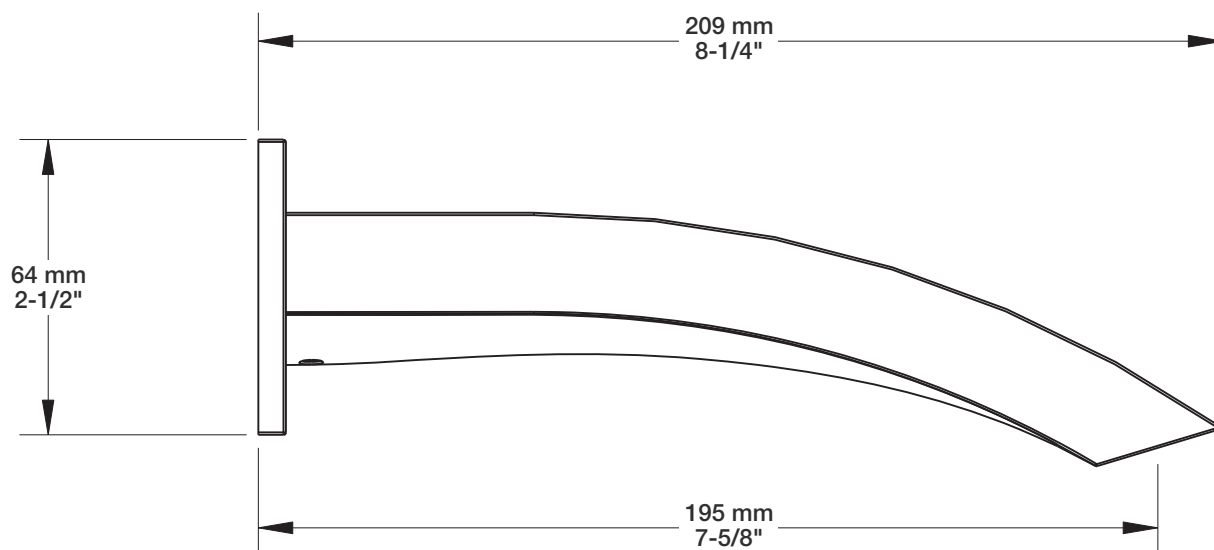

BARiL

Fiche Technique / Spec Sheet

BEC-0520-42-xx

STYLE × FONCTION

Description

- Bec de bain moderne style chute sans inverseur
- Installation "slip-on"
- *Modern waterfall tub spout without diverter*
- *"Slip-on" installation*

Finis disponibles / Available finishes

- CC: Chrome / *Chrome*
- NN: Nickel / *Nickel*
- KK: Noir mat / *Matte black*
- **: Fini spécial / *Special finish*
- GG: Or / *Gold*

Perçage pour l'installation
Hole size for installation

Min: Ø 20mm (3/4")

Max: Ø 35mm (1-3/8")