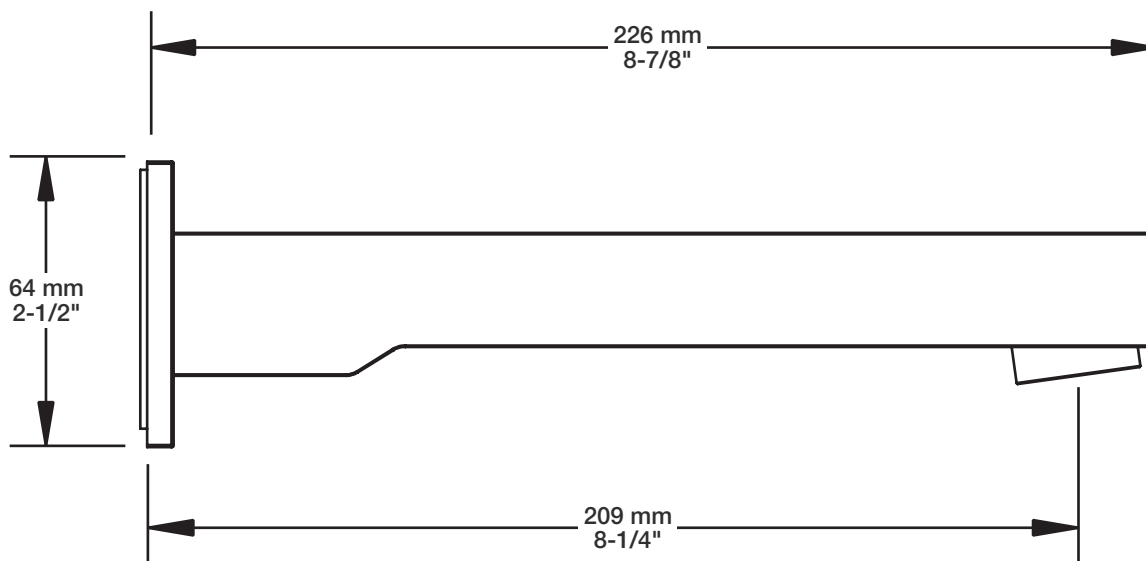

BARiL

Fiche Technique / Spec Sheet

BEC-0520-39-xx

STYLE × FONCTION

Description

- Bec de bain moderne carré sans inverseur
- Installation "slip-on"
- Square modern tub spout without diverter
- "Slip-on" installation

Finis disponibles / Available finishes

- CC: Chrome / *Chrome*
- NN: Nickel / *Nickel*
- KK: Noir mat / *Matte black*
- **: Fini spécial / *Special finish*
- GG: Or / *Gold*

Perçage pour l'installation
Hole size for installation

Min: Ø 20mm (3/4")
Max: Ø 35mm (1-3/8")