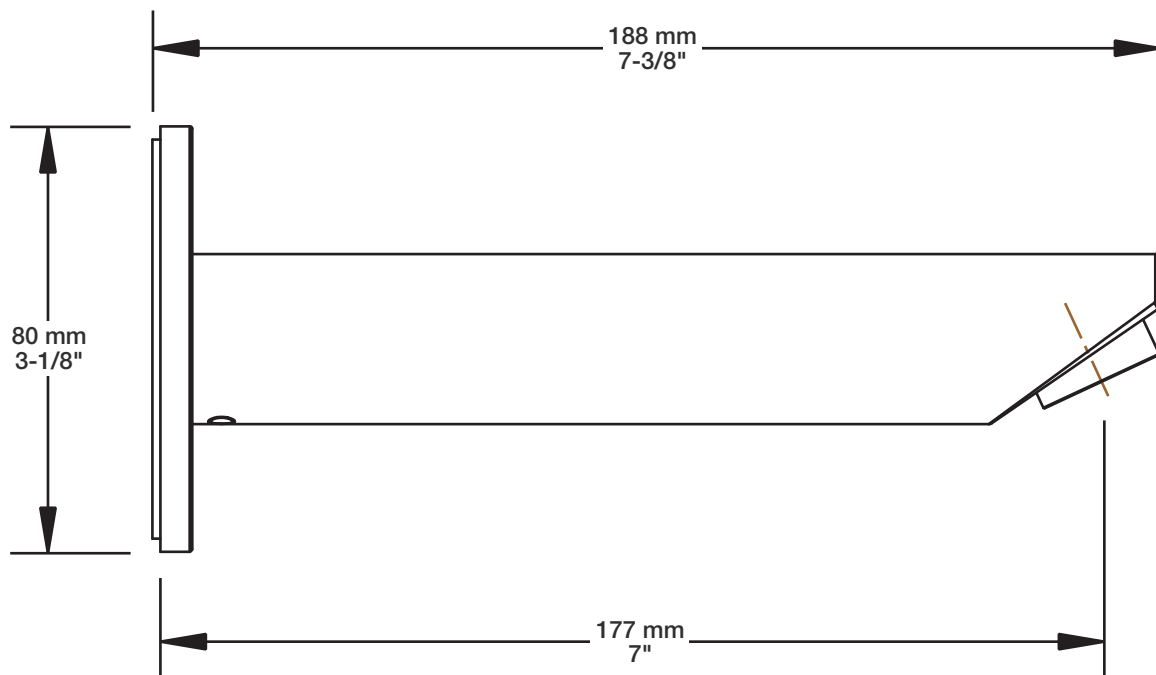

BARiL

Fiche Technique / Spec Sheet

BEC-0520-38-xx

STYLE × FONCTION

Description

- Bec de bain moderne rond sans inverseur
- Installation "slip-on"
- Round modern tub spout without diverter
- "Slip-on" installation

Finis disponibles / Available finishes

- CC: Chrome / *Chrome*
- NN: Nickel / *Nickel*
- KK: Noir mat / *Matte black*
- **: Fini spécial / *Special finish*
- GG: Or / *Gold*

Perçage pour l'installation
Hole size for installation

Min: Ø 20mm (3/4")
Max: Ø 35mm (1-3/8")