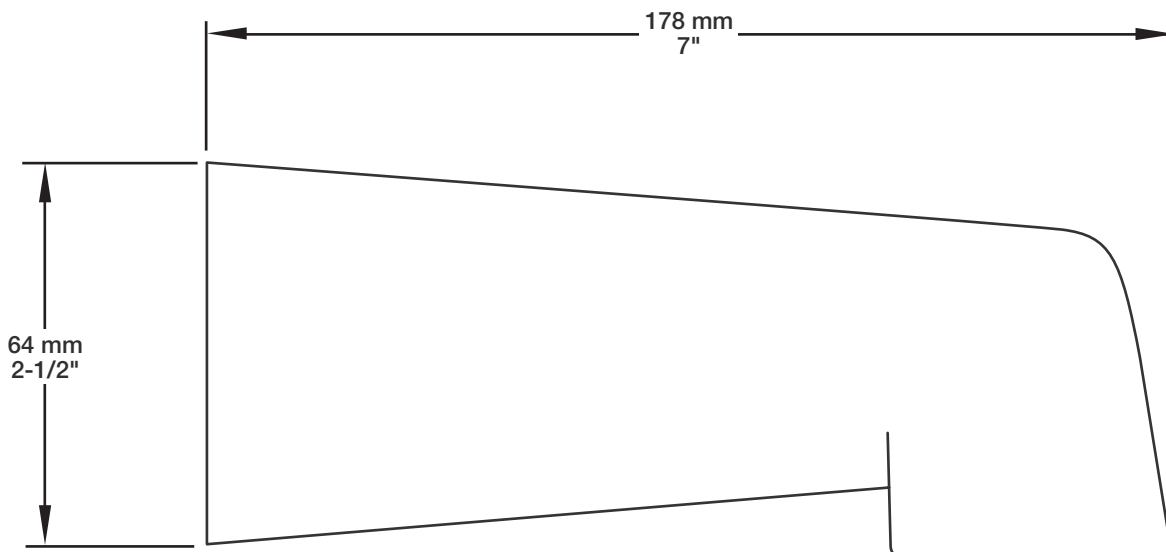

BARiL

Fiche Technique / Spec Sheet

BEC-0520-26-xx

STYLE × FONCTION

Description

- Bec de bain 7" sans inverseur
- Installation "slip-on"
- 7" tub spout without diverter
- "Slip-on" installation

Finis disponibles / Available finishes

- CC: Chrome / *Chrome*
- NN: Nickel brossé / *Brushed nickel*
- KK: Noir mat / *Matte black*
- **: Fini spécial / *Special finish*
- GG: Or / *Gold*

Perçage pour l'installation
Hole size for installation

Min: Ø 20mm (3/4")
Max: Ø 35mm (1-3/8")