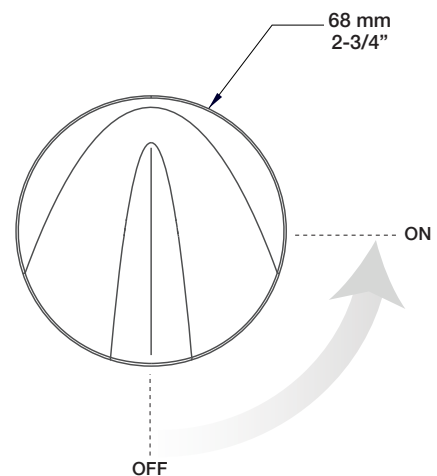

T47-9649-00-xx