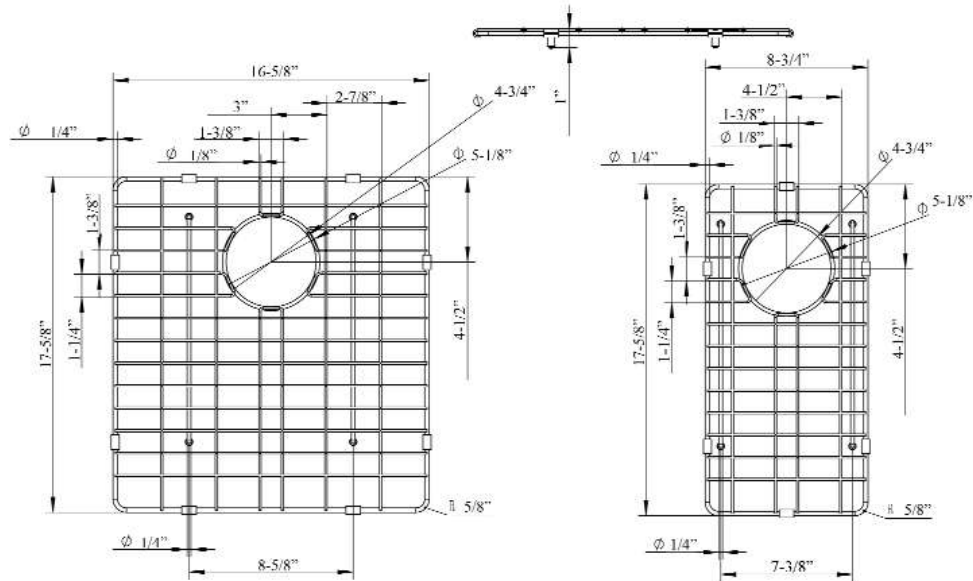

### Large Wire Grid:

W: 16-5/8"

D: 17-5/8"

H: 1"

### Small Wire Grid:

W: 8-3/4"

D: 17-5/8"

H: 1"

Drain Hole : 4-3/4"

Dimensions and specifications subject to change without notice.