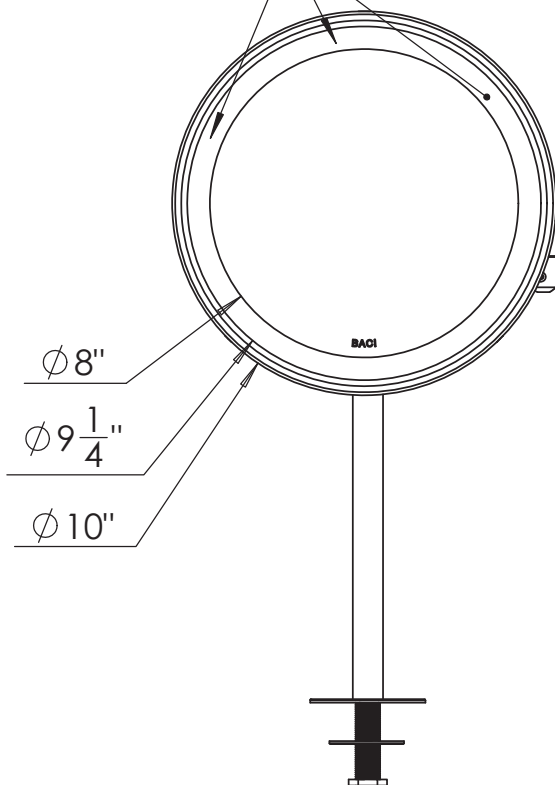

# Baci Senior Mirrors

BSR-319

Top view

Consult factory for mounting details

Power supply to be mounted remotely

Side view

Lighted area

Arm rotates  
90° left and right

Head tilts back 45°

**BSR-319 — Through the Counter Double Arm Mirror**

<b>Product Category</b>	Baci Senior Mirrors
<b>Special Features</b>	Solid brass construction Optical quality 5X or 7X glass mirrors High power, natural white LED lighting 5 year warrantee
<b>Lighting</b>	Halo Light - High Power LED
Lumens	775
Color Temperature	3500° K
Color Rendering Index	min. 80
<b>Electrical</b>	
Watts	9
Volts	100-240
Hertz (Frequency)	50/60
Amps (Current)	.22
<b>UL Listing</b>	Furnishing - suitable for commercial or residential use in damp locations (US\IC)
<b>Dimensions</b>	Mirror body 10" diameter OA height 18" x 10" wide Extends from center of mounting 3 7/8" folded 12 3/8" extended
<b>Basic Model</b>	BSR-319-CHR
<b>Body Types</b>	All metal body
<b>Magnification</b>	5X 7X
<b>Finish Options</b>	
Standard	Chrome
Premium	Satin Nickel, Bronze or Brass
Custom	Polished Nickel, Copper Antique Brass, etc
Gold	24KT Gold, Kohler Vibrant Brushed Bronze, etc.