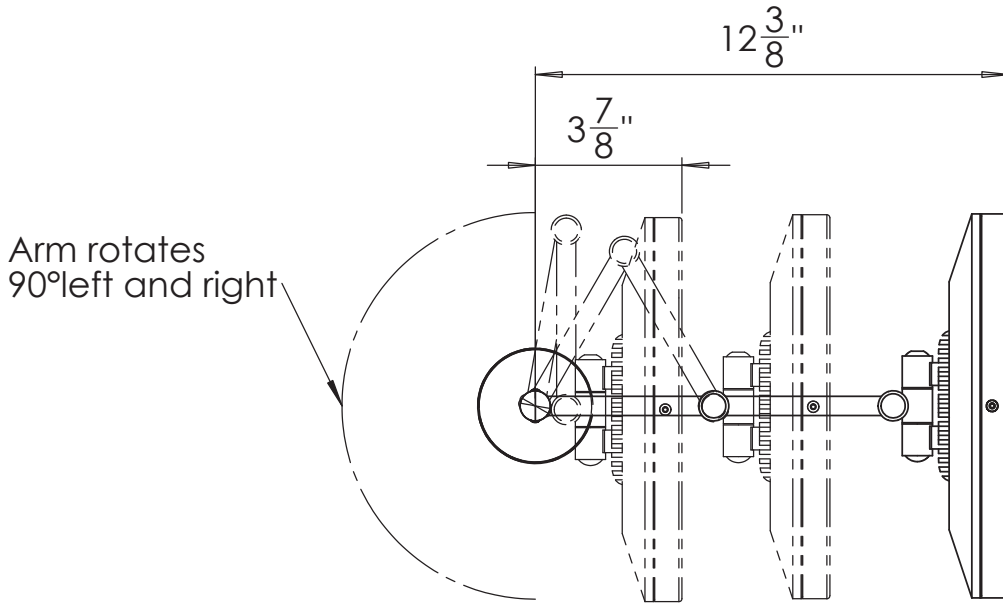

# Baci Senior Mirrors

BSR-319

Top view

Consult factory for mounting details

Power supply to be mounted remotely

Side view

Lighted area

Arm rotates  
90° left and right

Head tilts back 45°

**BSR-319 — Through the Counter Double Arm Mirror**

<b>Product Category</b>	Baci Senior Mirrors
<b>Special Features</b>	Solid brass construction Optical quality 5X or 7X glass mirrors High power, natural white LED lighting 5 year warrantee
<b>Lighting</b>	Halo Light - High Power LED
Lumens	775
Color Temperature	3500° K
Color Rendering Index	min. 80
<b>Electrical</b>	
Watts	9
Volts	100-240
Hertz (Frequency)	50/60
Amps (Current)	.22
<b>UL Listing</b>	Furnishing - suitable for commercial or residential use in damp locations (US\IC)
<b>Dimensions</b>	Mirror body 10" diameter OA height 18" x 10" wide Extends from center of mounting 3 7/8" folded 12 3/8" extended
<b>Basic Model</b>	BSR-319-CHR
<b>Body Types</b>	All metal body
<b>Magnification</b>	5X 7X
<b>Finish Options</b>	
Standard	Chrome
Premium	Satin Nickel, Bronze or Brass
Custom	Polished Nickel, Copper Antique Brass, etc
Gold	24KT Gold, Kohler Vibrant Brushed Bronze, etc.