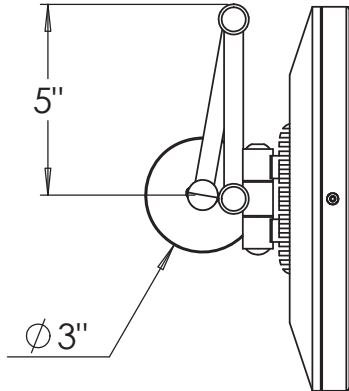

# Baci Senior Mirrors

BSR-319

Top view

Consult factory for mounting details

Power supply to be mounted remotely

Side view

Lighted area

Arm rotates  
90° left and right

Head tilts back 45°

**BSR-319 — Through the Counter Double Arm Mirror**

<b>Product Category</b>	Baci Senior Mirrors
<b>Special Features</b>	Solid brass construction Optical quality 5X or 7X glass mirrors High power, natural white LED lighting 5 year warrantee
<b>Lighting</b>	Halo Light - High Power LED
Lumens	775
Color Temperature	3500° K
Color Rendering Index	min. 80
<b>Electrical</b>	
Watts	9
Volts	100-240
Hertz (Frequency)	50/60
Amps (Current)	.22
<b>UL Listing</b>	Furnishing - suitable for commercial or residential use in damp locations (US\IC)
<b>Dimensions</b>	Mirror body 10" diameter OA height 18" x 10" wide Extends from center of mounting 3 7/8" folded 12 3/8" extended
<b>Basic Model</b>	BSR-319-CHR
<b>Body Types</b>	All metal body
<b>Magnification</b>	5X 7X
<b>Finish Options</b>	
Standard	Chrome
Premium	Satin Nickel, Bronze or Brass
Custom	Polished Nickel, Copper Antique Brass, etc
Gold	24KT Gold, Kohler Vibrant Brushed Bronze, etc.