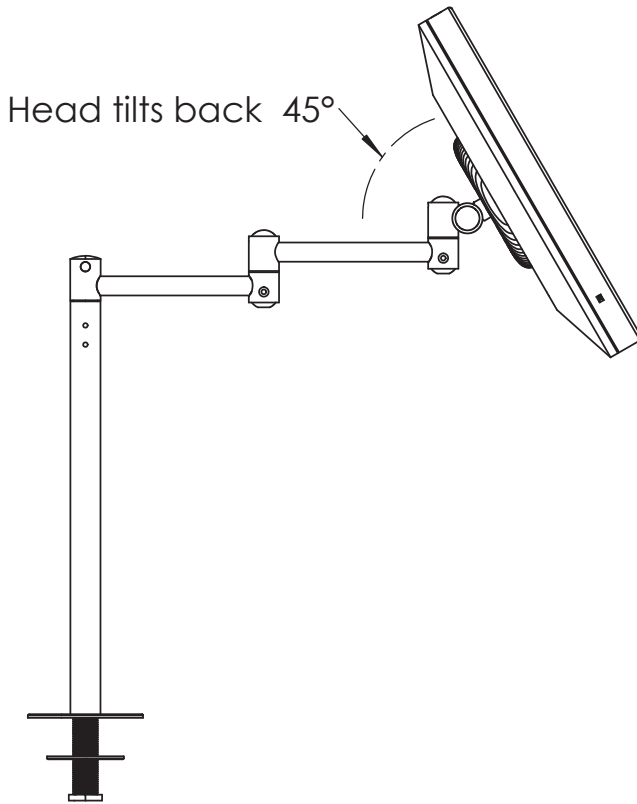

# Baci Senior Mirrors

BSR-319

Top view

Consult factory for mounting details

Power supply to be mounted remotely

Side view

Lighted area

Arm rotates  
90° left and right

Head tilts back 45°

**BSR-319 — Through the Counter Double Arm Mirror**

<b>Product Category</b>	Baci Senior Mirrors
<b>Special Features</b>	Solid brass construction Optical quality 5X or 7X glass mirrors High power, natural white LED lighting 5 year warrantee
<b>Lighting</b>	Halo Light - High Power LED
Lumens	775
Color Temperature	3500° K
Color Rendering Index	min. 80
<b>Electrical</b>	
Watts	9
Volts	100-240
Hertz (Frequency)	50/60
Amps (Current)	.22
<b>UL Listing</b>	Furnishing - suitable for commercial or residential use in damp locations (US\IC)
<b>Dimensions</b>	Mirror body 10" diameter OA height 18" x 10" wide Extends from center of mounting 3 7/8" folded 12 3/8" extended
<b>Basic Model</b>	BSR-319-CHR
<b>Body Types</b>	All metal body
<b>Magnification</b>	5X 7X
<b>Finish Options</b>	
Standard	Chrome
Premium	Satin Nickel, Bronze or Brass
Custom	Polished Nickel, Copper Antique Brass, etc
Gold	24KT Gold, Kohler Vibrant Brushed Bronze, etc.