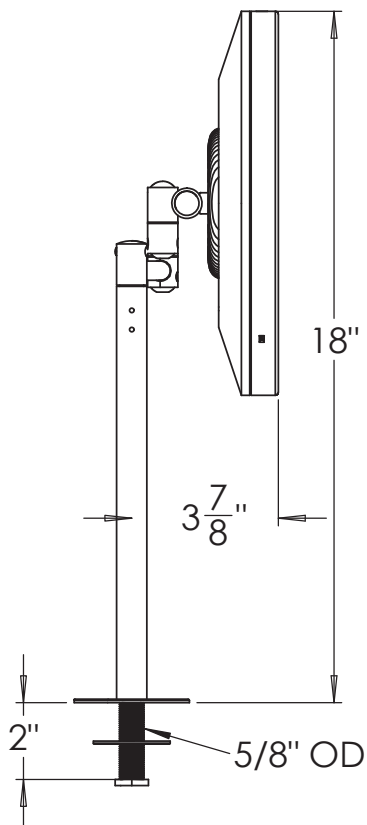

# Baci Senior Mirrors

BSR-319

Top view

Consult factory for mounting details

Power supply to be mounted remotely

Side view

Lighted area

Arm rotates  
90° left and right

Head tilts back 45°

**BSR-319 — Through the Counter Double Arm Mirror**

<b>Product Category</b>	Baci Senior Mirrors
<b>Special Features</b>	Solid brass construction Optical quality 5X or 7X glass mirrors High power, natural white LED lighting 5 year warrantee
<b>Lighting</b>	Halo Light - High Power LED
Lumens	775
Color Temperature	3500° K
Color Rendering Index	min. 80
<b>Electrical</b>	
Watts	9
Volts	100-240
Hertz (Frequency)	50/60
Amps (Current)	.22
<b>UL Listing</b>	Furnishing - suitable for commercial or residential use in damp locations (US\IC)
<b>Dimensions</b>	Mirror body 10" diameter OA height 18" x 10" wide Extends from center of mounting 3 7/8" folded 12 3/8" extended
<b>Basic Model</b>	BSR-319-CHR
<b>Body Types</b>	All metal body
<b>Magnification</b>	5X 7X
<b>Finish Options</b>	
Standard	Chrome
Premium	Satin Nickel, Bronze or Brass
Custom	Polished Nickel, Copper Antique Brass, etc
Gold	24KT Gold, Kohler Vibrant Brushed Bronze, etc.