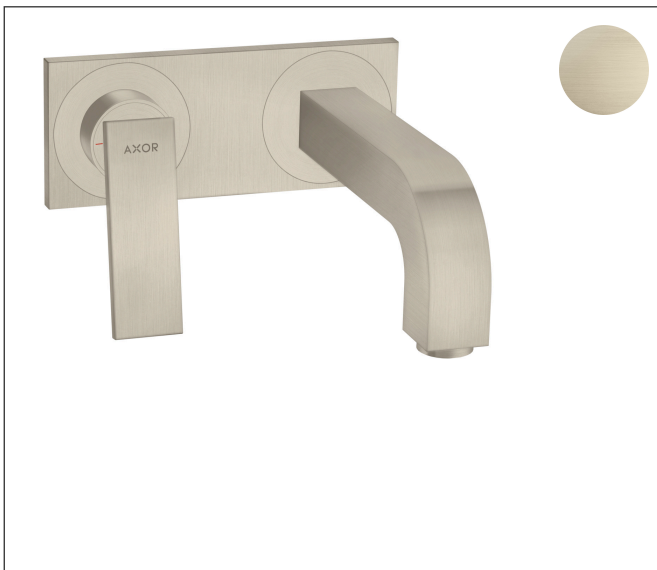

Brand	AXOR
Art. Name	AXOR Citterio Wall-Mounted Single-Handle Faucet Trim with Base Plate, 1.2 GPM
Art. Nr.	39119821
Surface	brushed nickel
Pos.	1

Product Picture

Features

- Consists of: Wall-Mounted Single-Handle Faucet Trim, Pop-up assembly
- Spray modes: Aerated spray
- Flow: 1.2 GPM (4.5 L/Min)
- Ceramic cartridge
- Non-closing waste set
- Does not include: Basic set

Drawing

Technology