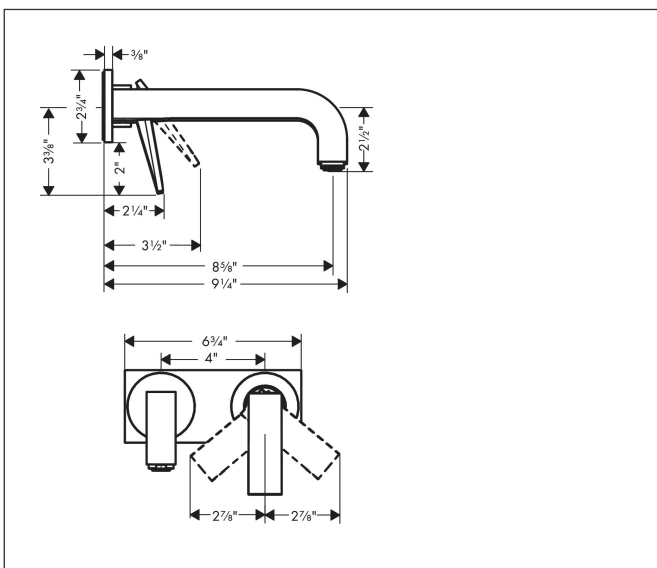

Brand	AXOR
Art. Name	AXOR Citterio Wall-Mounted Single-Handle Faucet Trim with Base Plate, 1.2 GPM
Art. Nr.	39119821
Surface	brushed nickel
Pos.	1

Product Picture

Features

- Consists of: Wall-Mounted Single-Handle Faucet Trim, Pop-up assembly
- Spray modes: Aerated spray
- Flow: 1.2 GPM (4.5 L/Min)
- Ceramic cartridge
- Non-closing waste set
- Does not include: Basic set

Drawing

Technology