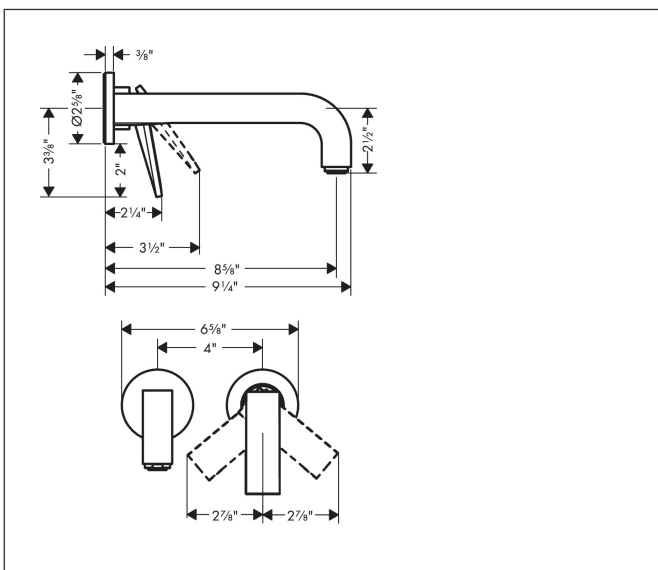

Brand AXOR
 Art. Name **AXOR Citterio** Wall-Mounted Single-Handle Faucet Trim- Rhombic Cut, 1.2 GPM
 Art. Nr. 39181821
 Surface brushed nickel
 Pos. 1

Product Picture

Features

- Spray modes: Aerated spray
- Flow: 1.2 GPM (4.5 L/Min)
- Ceramic cartridge
- Does not include: Pop-up assembly, Basic set

Drawing

Technology