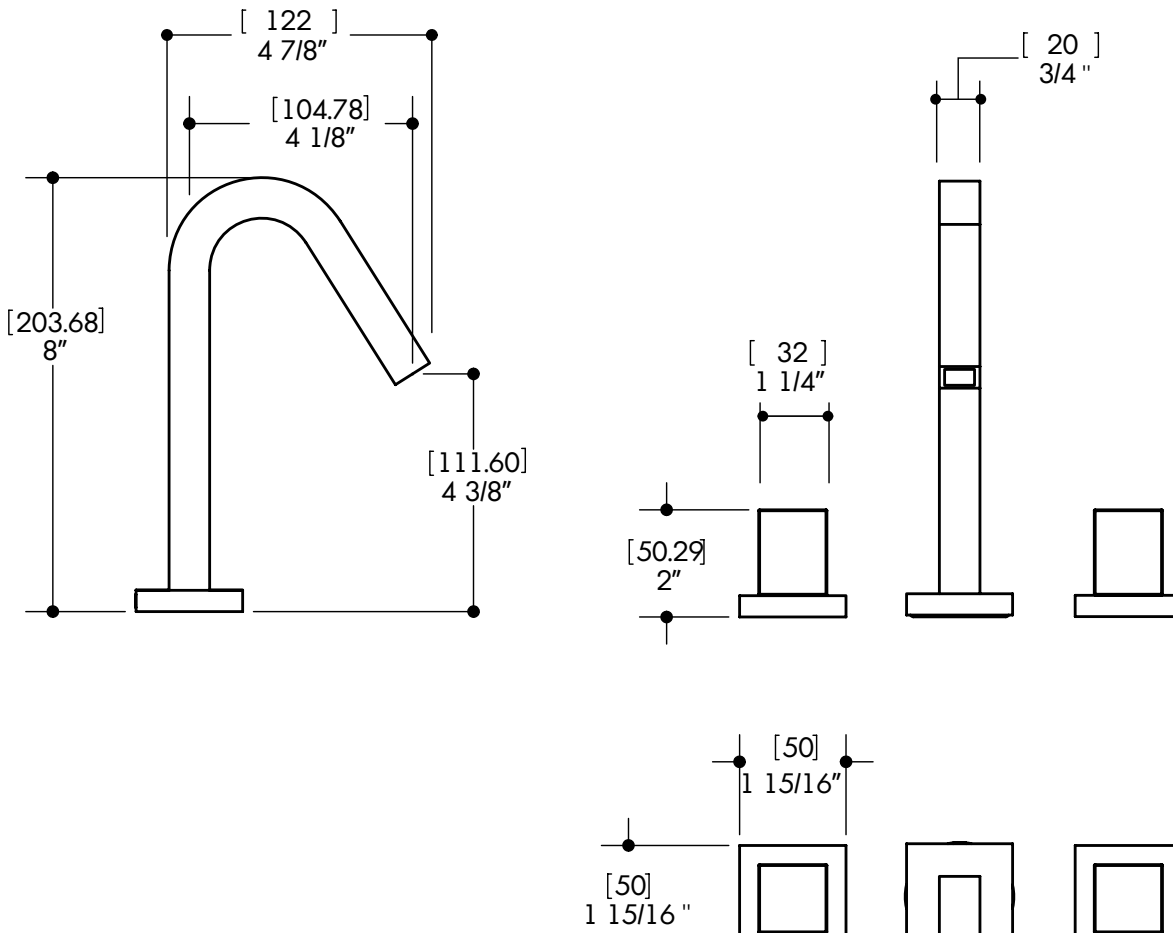

**FEATURES**

Solid brass construction  
 Aerated water flow  
 Press pop-up drain with overflow # ABDR00699  
 Ceramic cartridge # hot ABCA30911 cold ABCA30921  
 1/2" connection

**FINISHES**

Standard  
 polished chrome (pc)  
 Custom  
 20 custom finishes available  
 (ask your local Aquabress authorized dealer for details)

**SPECS AT LARGE**

Overall spout projection: 4 7/8"      Flow rate: 2.2 gpm  
 CC spout projection: 4 1/8"      Mounting hole: 1 3/8"  
 Total faucet height: 8"      Counter depth: 1 3/8"

Products and specifications shown are subject to change without notice. Please contact our technical support at [tech@aquabress.com](mailto:tech@aquabress.com) for any further queries, replacement parts requests etc.