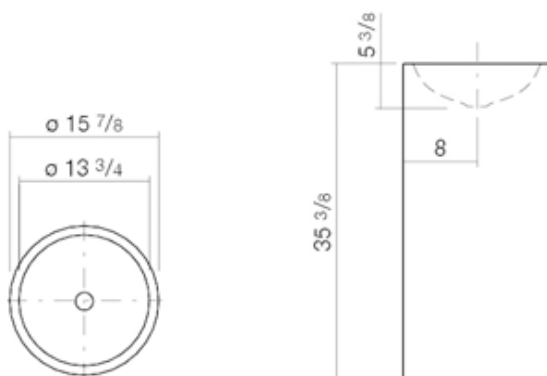

#### Features

Description	WT.RX400K
Article number	4504000000
Standard colour	White
Special surfaces	White easy-clean (XXXX XXX 400) White antibacterial (XXXX XXX 401)
Construction	without faucet hole, without overflow
Special versions	special- or matt colour
Dimensions	15 7/8 x 15 7/8 x 35 3/8"
Material	Glazed steel
Net weight	38.14 lbs
Installation	for floor connection
Accessoires	Mirror SPH.400.1L, Mirror SPH.400.1R
Faucet information	Optimum point of impact approx. 4 3/8 – 6" from rear edge of basin.

Faucets with a vertical outlet and an aerator provide the optimum flow of water onto the surface below (angle of impact: 90°).

#### Text for invitation to tender

Washstand, round, 15 7/8" ø, glazed inside and outside, height 35 3/8", without faucet hole and overflow, including floor bracket, chrome-plated drain valve, siphon and fixing set