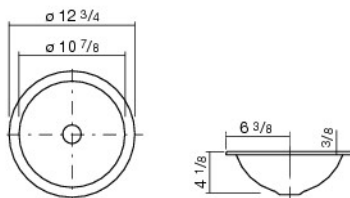

### Features

Description	EB.K325
Article number	2000000000
Standard colour	white
Drain kit	chrome-plated drain valve made of brass with round drain valve cover
Construction	without overflow, without lotion dispenser, without faucet hole
Special versions	easy-care surface, antibacterial surface, more colors
Dimension	Ø 12 3/4"
Material	glazed steel, glazed inside and outside
Net weight	2.86 lbs
Installation	for installation from above or below
Accessoires	SI.2, SI.3

### Text for invitation to tender

Built-in basin, round, Ø 12 3/4", glazed inside and outside, white, without faucet hole, without overflow, for installation from above or below, including fixing set, including overflow set C