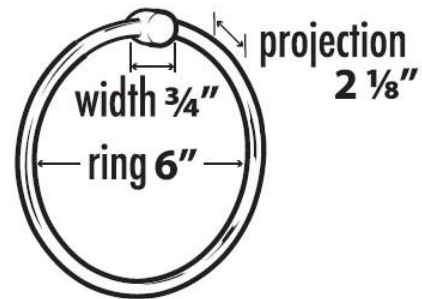

SPECIFICATIONS

SPA 1
TOWEL RING

FEATURES

Modern styling
Multiple finishes
Concealed installation

WARRANTY

Limited lifetime

FINISHES

Polished Brass/Non-lacquered (PB/NL)
Polished Chrome (PC)
Bronze (BRZ)
Polished Nickel (PN)
Satin Nickel (SN)

MATERIAL

Brass

Item#

A7040

NOTE: Dimensions and specifications are subject to change without notice.