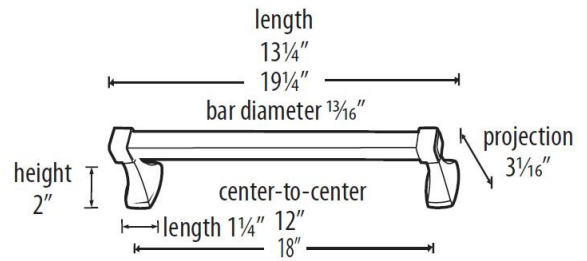

SPECIFICATIONS

**CUBE
TOWEL BAR**

FEATURES

- Contemporary styling
- Multiple finishes
- Concealed installation

WARRANTY

Limited lifetime

FINISHES

- Polished Brass (PB)
- Polished Brass/Non-lacquered (PB/NL)
- Polished Chrome (PC)
- Bronze (BRZ)
- Chocolate Bronze (CHBRZ)
- Polished Nickel (PN)
- Satin Nickel (SN)

MATERIAL

Brass

PRODUCT SHEET

Item#

- A6520-12**
- A6520-18**
- A6520-24**
- A6520-30**

NOTE: Dimensions and specifications are subject to change without notice.