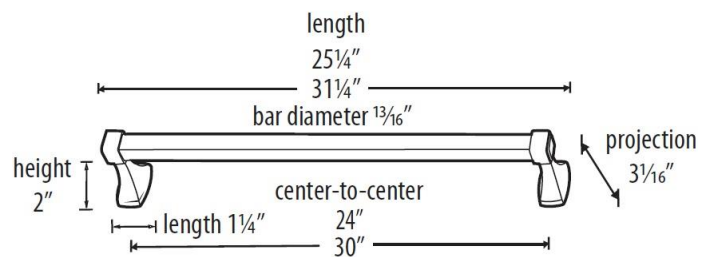

SPECIFICATIONS

**CUBE
TOWEL BAR**

FEATURES

- Contemporary styling
- Multiple finishes
- Concealed installation

WARRANTY

Limited lifetime

FINISHES

- Polished Brass (PB)
- Polished Brass/Non-lacquered (PB/NL)
- Polished Chrome (PC)
- Bronze (BRZ)
- Chocolate Bronze (CHBRZ)
- Polished Nickel (PN)
- Satin Nickel (SN)

MATERIAL

Brass

PRODUCT SHEET

Item#

- A6520-12**
- A6520-18**
- A6520-24**
- A6520-30**

NOTE: Dimensions and specifications are subject to change without notice.