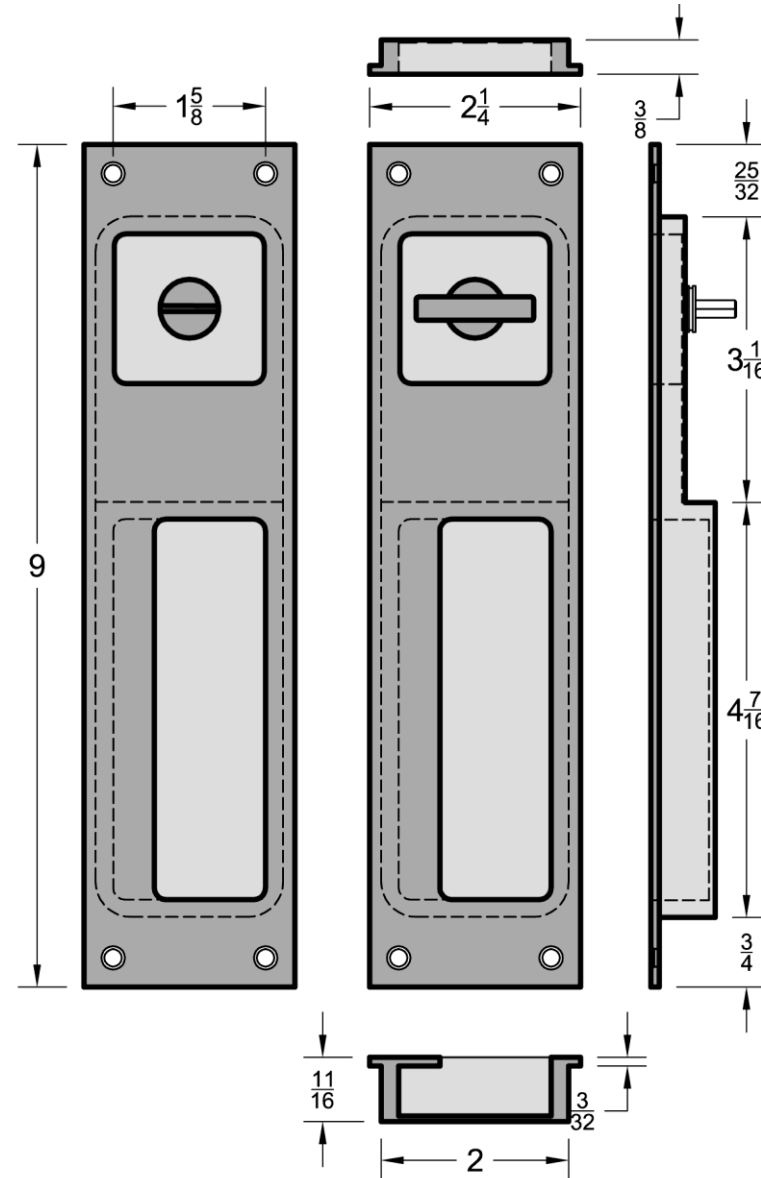

ACCURATE LOCK & HARDWARE

AMERICAN CRAFTED SINCE 1972

PRIVACY FLUSH PULLS

EXPOSED FASTENERS

FE9006E

9" RECTANGULAR
FLUSH PULL WITH ER

FE9006T

9" RECTANGULAR FLUSH
PULL WITH T-TRIM

- For use with Accurate's premium pocket/sliding door locks: 2001SDL or 2002CPDL (upside down installation required)
- Can also be used on swinging doors with Accurate deadlocks – contact one of Accurate's Sales Engineers for assistance